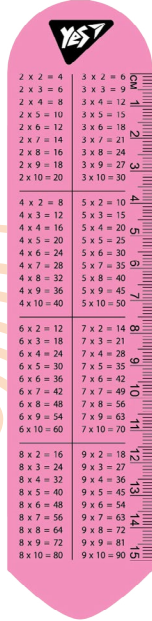

© Mattel

707353

707348

Off Road

Little witch

707604

2 x 2 = 4	3 x 2 = 6
2 x 3 = 6	3 x 3 = 9
2 x 4 = 8	3 x 4 = 12
2 x 5 = 10	3 x 5 = 15
2 x 6 = 12	3 x 6 = 18
2 x 7 = 14	3 x 7 = 21
2 x 8 = 16	3 x 8 = 24
2 x 9 = 18	3 x 9 = 27
2 x 10 = 20	3 x 10 = 30
4 x 2 = 8	5 x 2 = 10
4 x 3 = 12	5 x 3 = 15
4 x 4 = 16	5 x 4 = 20
4 x 5 = 20	5 x 5 = 25
4 x 6 = 24	5 x 6 = 30
4 x 7 = 28	5 x 7 = 35
4 x 8 = 32	5 x 8 = 40
4 x 9 = 36	5 x 9 = 45
4 x 10 = 40	5 x 10 = 50
6 x 2 = 12	7 x 2 = 14
6 x 3 = 18	7 x 3 = 21
6 x 4 = 24	7 x 4 = 28
6 x 5 = 30	7 x 5 = 35
6 x 6 = 36	7 x 6 = 42
6 x 7 = 42	7 x 7 = 49
6 x 8 = 48	7 x 8 = 56
6 x 9 = 54	7 x 9 = 63
6 x 10 = 60	7 x 10 = 70
8 x 2 = 16	9 x 2 = 18
8 x 3 = 24	9 x 3 = 27
8 x 4 = 32	9 x 4 = 36
8 x 5 = 40	9 x 5 = 45
8 x 6 = 48	9 x 6 = 54
8 x 7 = 56	9 x 7 = 63
8 x 8 = 64	9 x 8 = 72
8 x 9 = 72	9 x 9 = 81
8 x 10 = 80	9 x 10 = 90