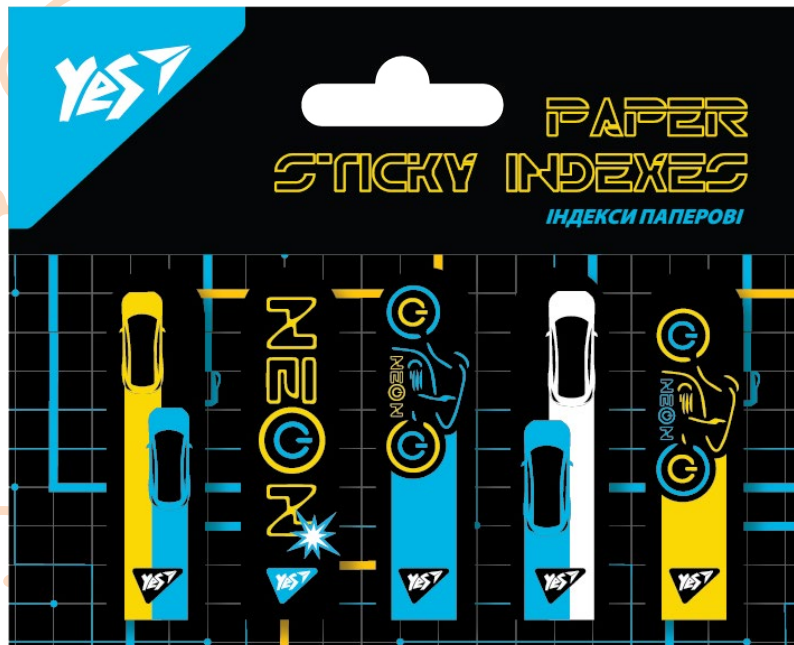

170306

Be You, sheets,
50x15mm, 100 sheets (5x20)

170277

DONNA, 6x20 sheets mm,
100 sheets (5x20)

170286

Ultrax,
50x15 mm, 100 sheets (5x20)

170314

Glamour,
55x15 mm, 100 sheets (5x20)