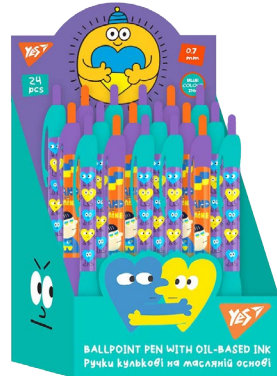

412106

Ergo,
1.0 mm blue

411994

Happy pen,
0.7 mm blue

411934

Lucky Pen,
retractable 0.7 mm blue

411967

Stand with Ukraine,
retractable 0.7 mm blue