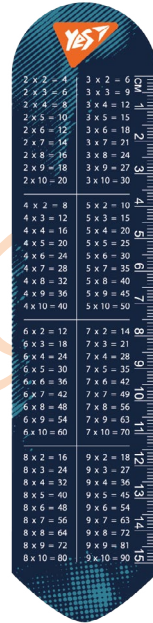

2 x 2 = 4	3 x 2 = 6
2 x 3 = 6	3 x 3 = 9
2 x 4 = 8	3 x 4 = 12
2 x 5 = 10	3 x 5 = 15
2 x 6 = 12	3 x 6 = 18
2 x 7 = 14	3 x 7 = 21
2 x 8 = 16	3 x 8 = 24
2 x 9 = 18	3 x 9 = 27
2 x 10 = 20	3 x 10 = 30
4 x 2 = 8	5 x 2 = 10
4 x 3 = 12	5 x 3 = 15
4 x 4 = 16	5 x 4 = 20
4 x 5 = 20	5 x 5 = 25
4 x 6 = 24	5 x 6 = 30
4 x 7 = 28	5 x 7 = 35
4 x 8 = 32	5 x 8 = 40
4 x 9 = 36	5 x 9 = 45
4 x 10 = 40	5 x 10 = 50
6 x 2 = 12	7 x 2 = 14
6 x 3 = 18	7 x 3 = 21
6 x 4 = 24	7 x 4 = 28
6 x 5 = 30	7 x 5 = 35
6 x 6 = 36	7 x 6 = 42
6 x 7 = 42	7 x 7 = 49
6 x 8 = 48	7 x 8 = 56
6 x 9 = 54	7 x 9 = 63
6 x 10 = 60	7 x 10 = 70
8 x 2 = 16	9 x 2 = 18
8 x 3 = 24	9 x 3 = 27
8 x 4 = 32	9 x 4 = 36
8 x 5 = 40	9 x 5 = 45
8 x 6 = 48	9 x 6 = 54
8 x 7 = 56	9 x 7 = 63
8 x 8 = 64	9 x 8 = 72
8 x 9 = 72	9 x 9 = 81
8 x 10 = 80	9 x 10 = 90