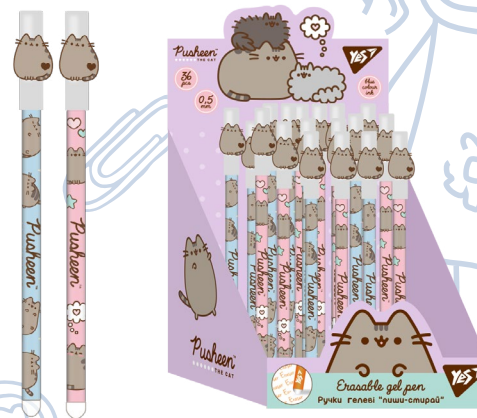

420397

Pusheen, Erasable gel pen
0.5 mm blue